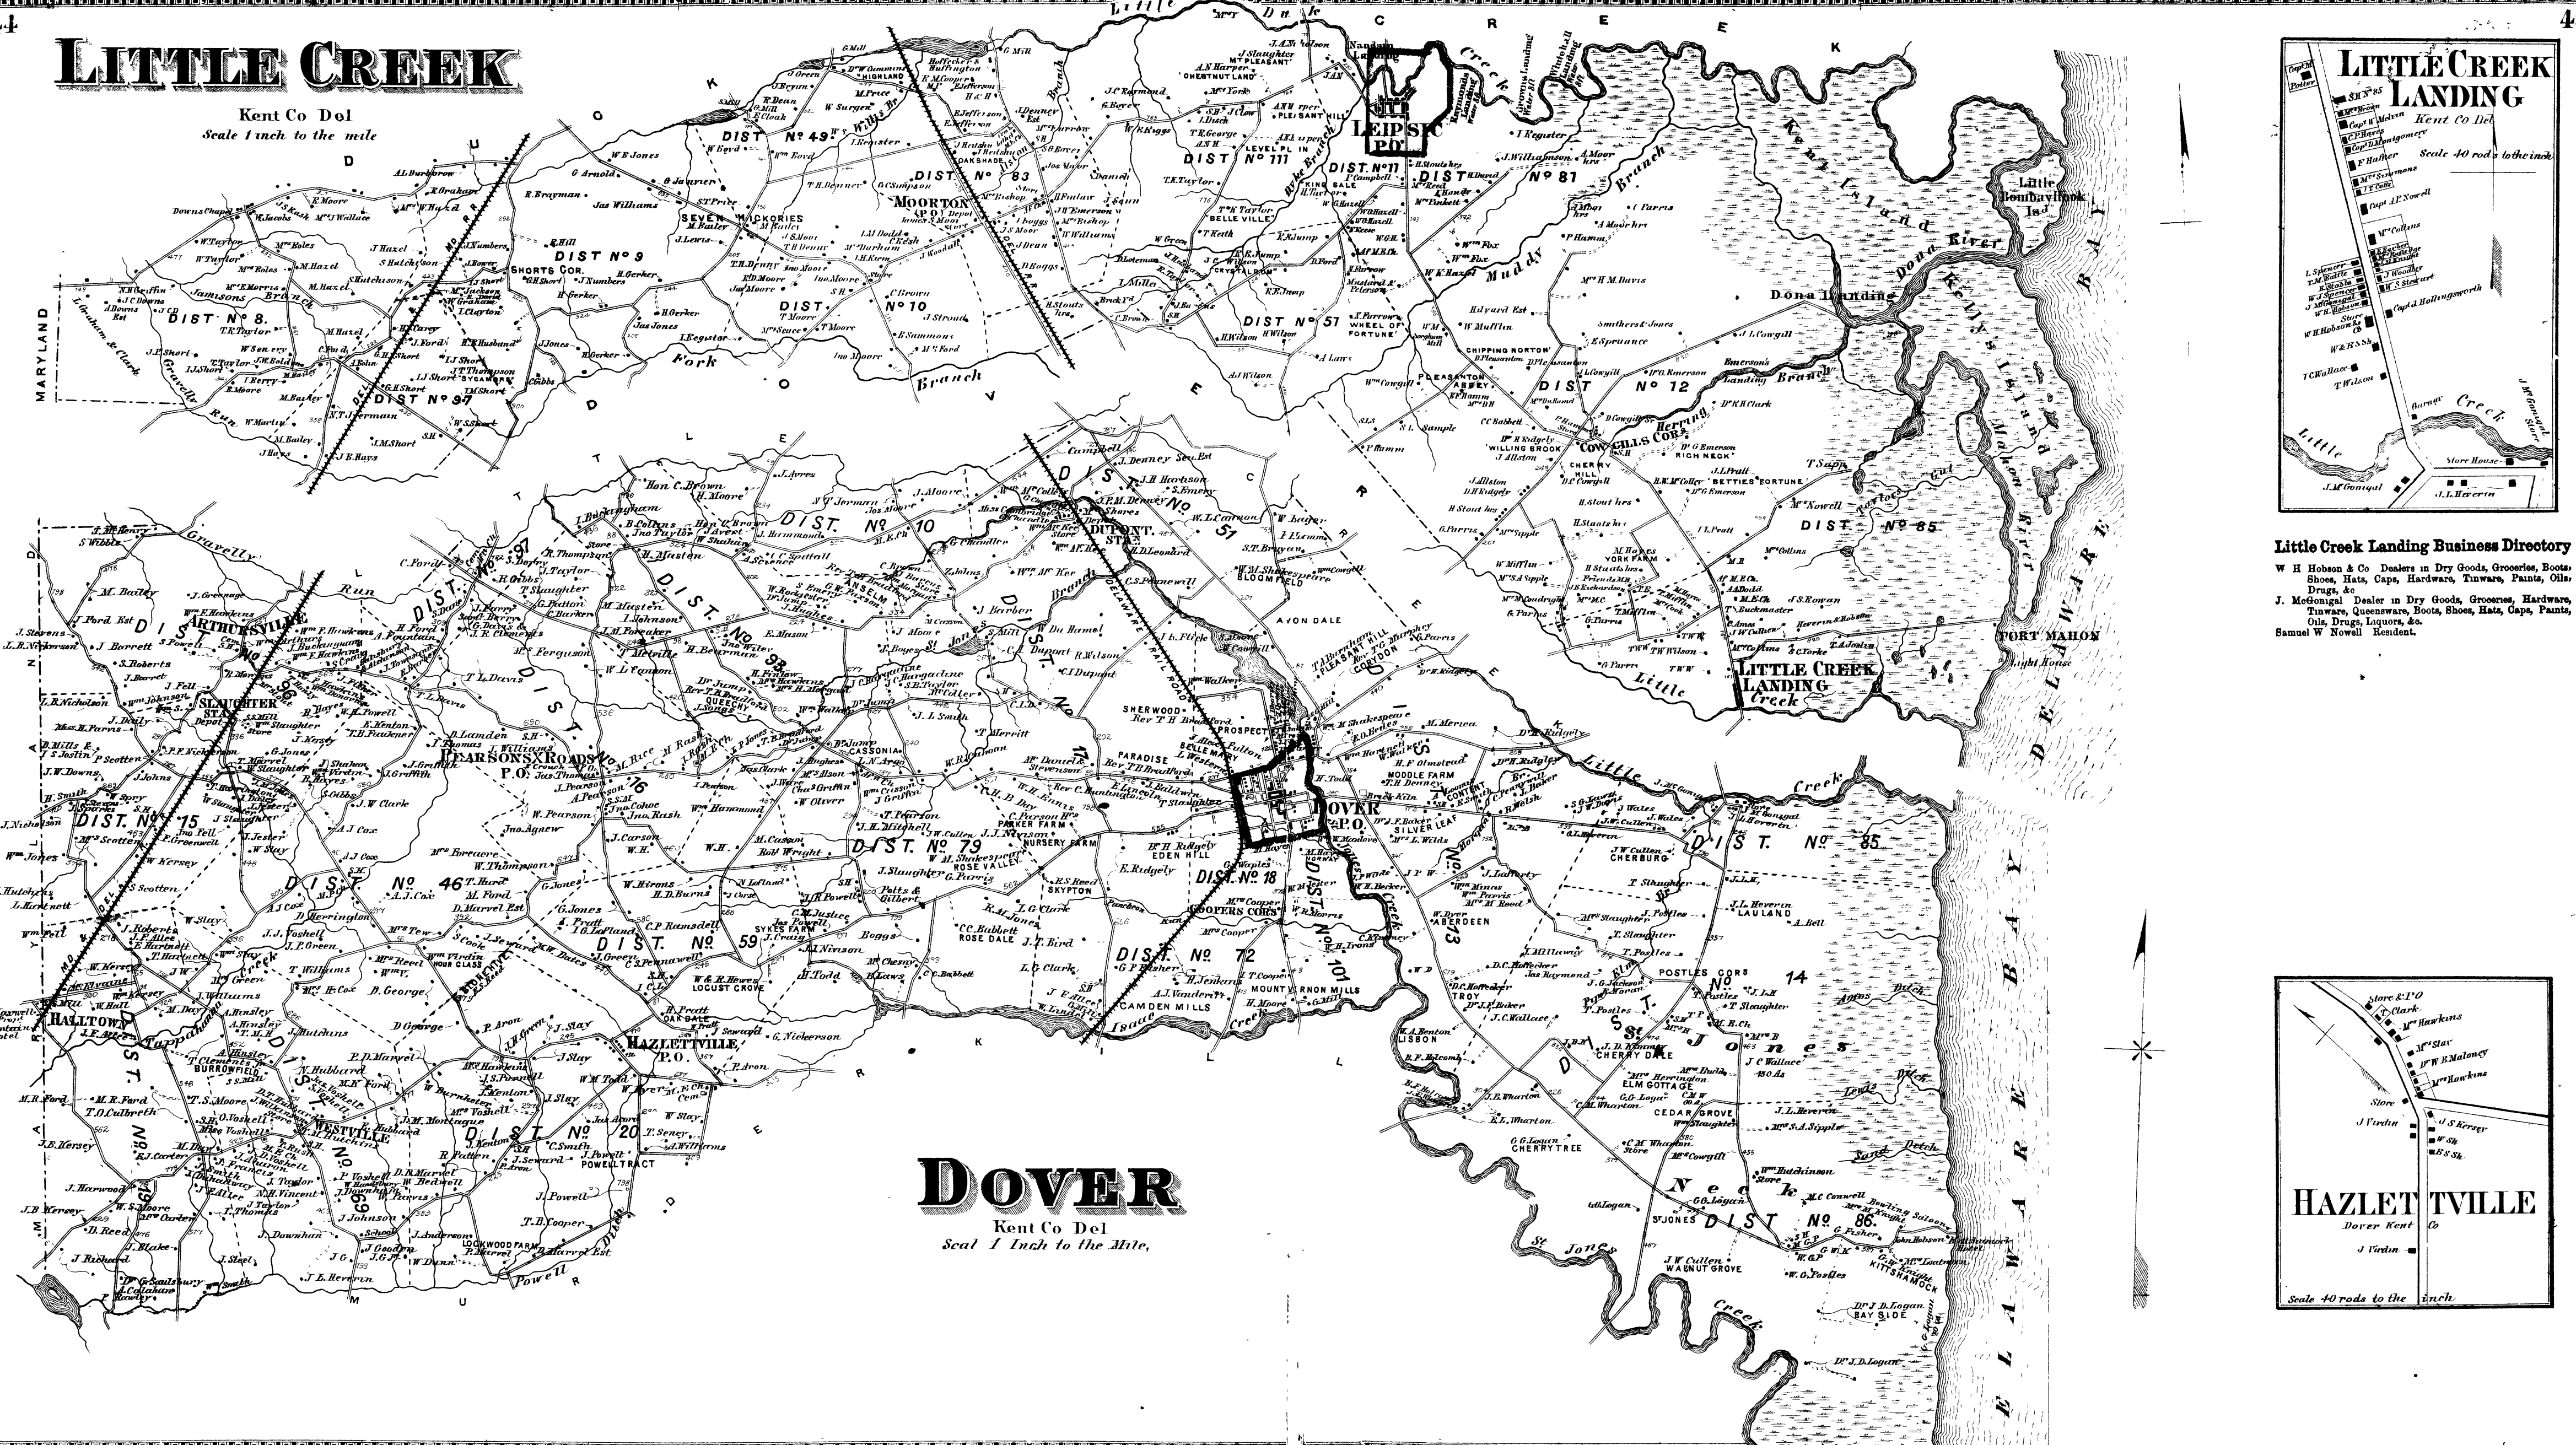

LITTLE CREEK

Kent Co Del
Scale 1 inch to the mile

DOVER

Kent Co Del
Scale 1 inch to the mile

Little Creek Landing Business Directory

W. H. Hobson & Co. Dealers in Dry Goods, Groceries, Boots, Shoes, Hats, Caps, Hardware, Tinware, Paints, Oils, Drugs, &c.